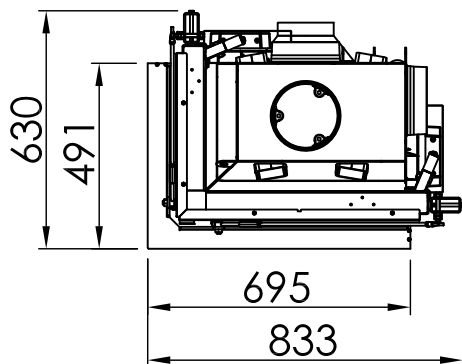

Varia 2L-62h, BLR, L-shaped

6-sided, solid

2020/08

~1:20

*optional
*optional
*optional
*optional
*optional
*optional