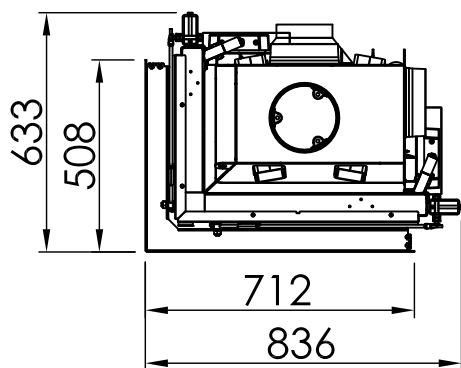

Varia 2L-62h, BLR, L-shaped

4-sided, folded

2020/08

~1:20

*optional
*optional
*optional
*optional
*optional
*optional