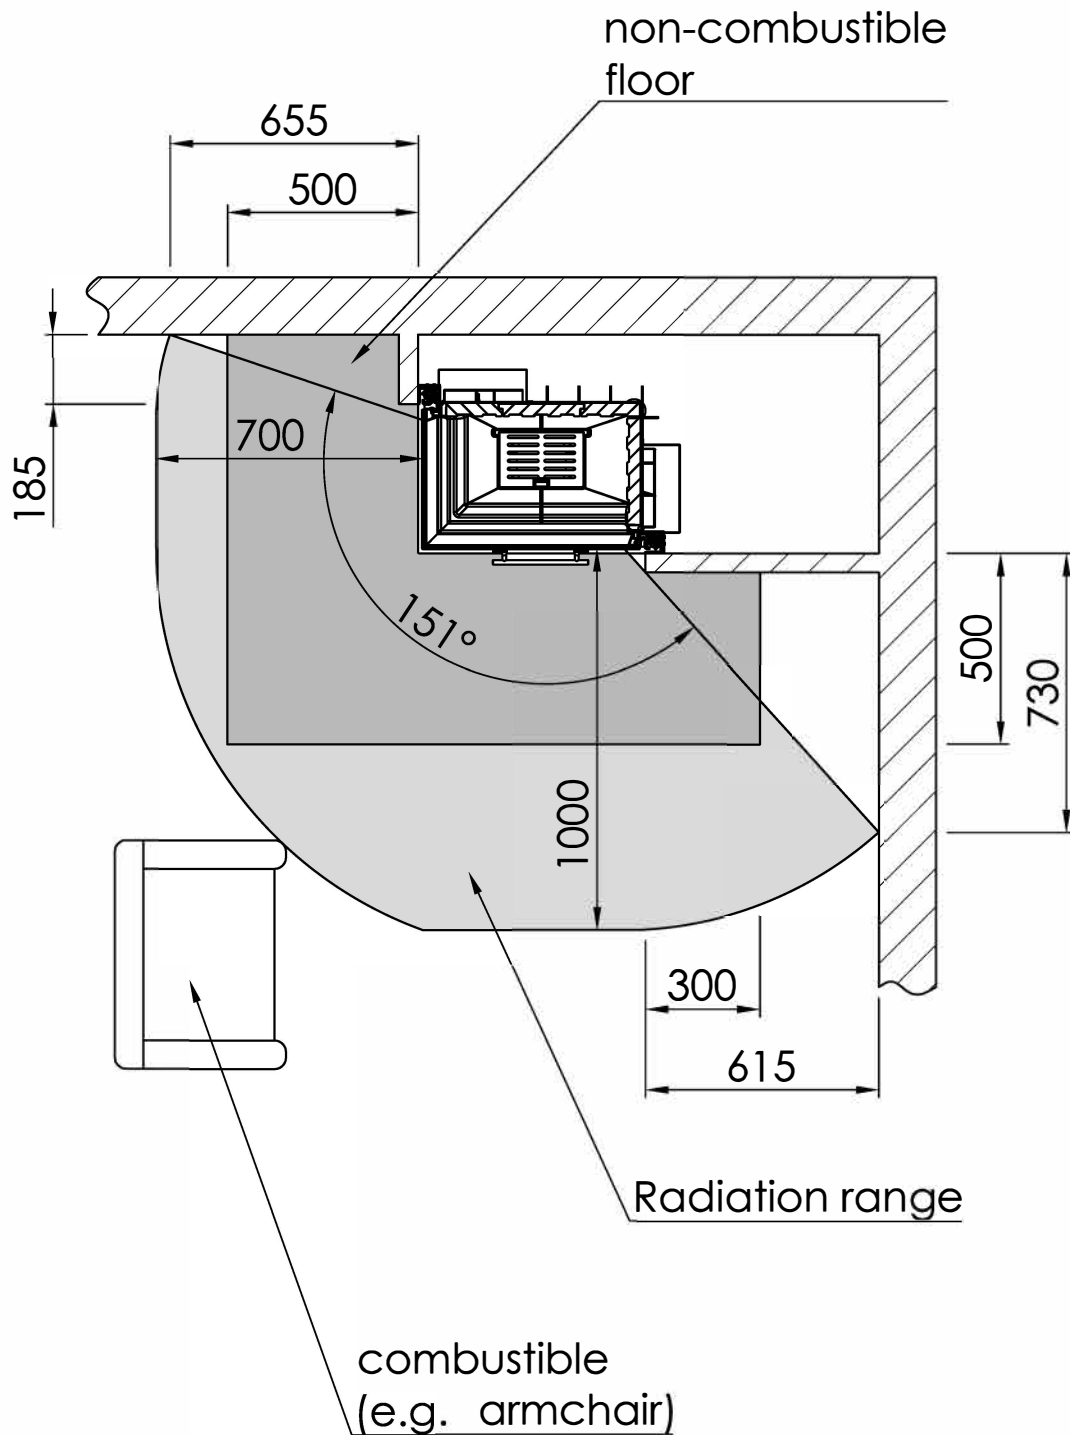

*optional
*optional
*opcionale
*opcionale
*opcionale
*opcionale
*opcionally
*опціонально