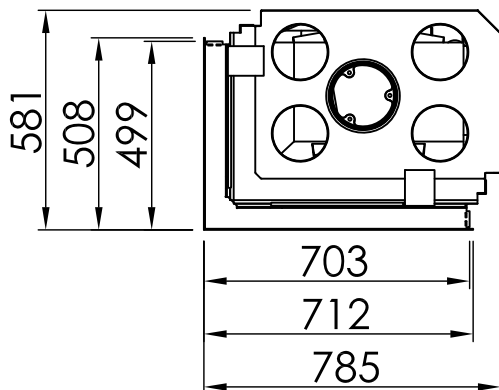

Varia 2L-62h + WLM, Screen, L-shaped

4-sided, folded

2021/05

~1:20

*optional
*optional
*optional
*optional
*optional
*optional