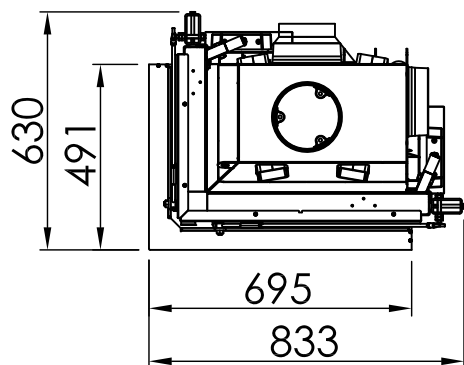

Varia 2L-62h, BLR, L-shaped

4-sided, solid

2020/08

~1:20

*optional
*optional
*optional
*optional
*optional
*optional