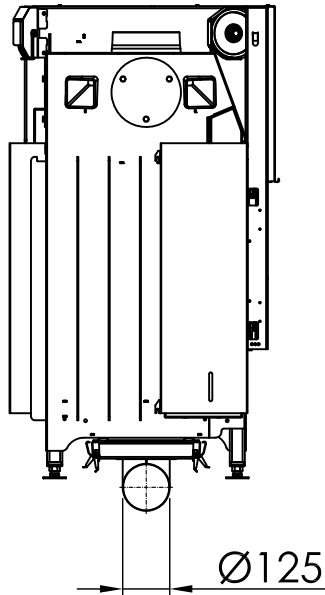

! Use of the eccentric combustion air socket only possible with elevation of the combustion cell!

*optional
*optional
*optional
*optional
*optional
*optional