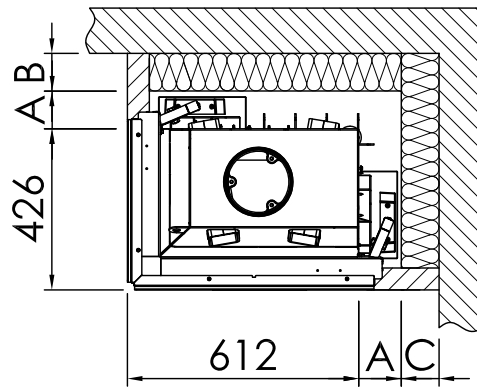

Distances to convection chamber Varia 2L-62h

RLA

2020/05

A	Distance to convection chamber	100mm (air gap >10mm!)	-	-
-	Radiation range of the front view window	1000mm	-	-
-	Radiation range of the front view window, lateral	700mm	-	-
-	Minimum cross section for circulating air: 800cm²			
-	Minimum cross section for circulating air: 900cm²			
scope: EU-countries		SILCA 250KM admission No.: Z-43.14-117 (as a replacement for additional walling+ reference insulation)	-	-
B	Thermal insulation, rear¹	100mm	-	-
C	Thermal insulation, lateral¹	100mm	-	-
-	Thermal insulation, Floor¹	0mm	-	-
-	Thermal insulation, Ceiling¹	60mm	-	-
scope: Germany		SILCA 250KM admission No.: Z-43.14-117 (as a replacement for additional walling+ reference insulation)	SILCA 250KM admission No.: Z-43.14-117 (as a replacement for reference insulation)	Rock wool mats in acc. with AGI- 132 Q
B	Thermal insulation, rear^{1/2}	100mm	90mm+100mm additional walling	120mm+100mm additional walling
C	Thermal insulation, lateral^{1/2}	100mm	90mm+100mm additional walling	120mm+100mm additional walling
-	Thermal insulation, Floor^{1/2}	0mm	0mm	0mm
-	Thermal insulation, Ceiling^{1/2}	60mm	60mm	70mm

¹ Applies only to components with a U-value (Heat transfer coefficient) > 0,4 $\frac{W}{m^2K}$. With a U-value < 0,4 $\frac{W}{m^2K}$ the country-specific requirements must be observed.

² The heat protection in front of mounting surfaces without flammable building materials and without built-in furniture on the back ("not combustible wall") must be provided with 8cm reference insulation or equivalent replacement insulation (for Silca 250KM = 50mm).

*optional
*optional
*opzionale
*opcional
*optional
*opcionalny
*опционально