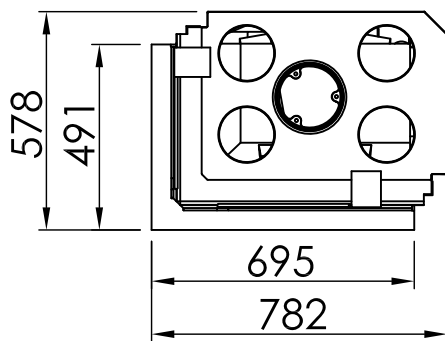

Varia 2L-62h + WLM, Screen, L-shaped

4-sided, solid

2021/05

~1:20

*optional
*optional
*optional
*optional
*optional
*optional