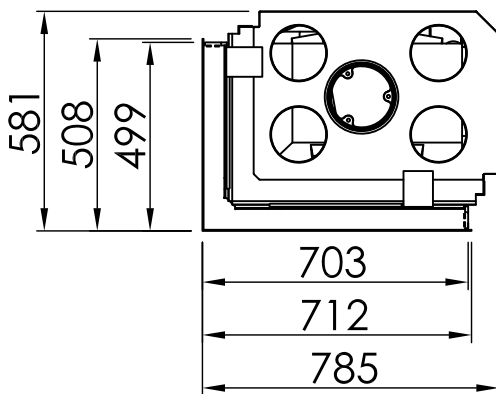

Varia 2L-62h + WLM, Screen, L-shaped

6-sided, folded

2021/05

~1:20

*optional
*optional
*optional
*optional
*optional
*optional