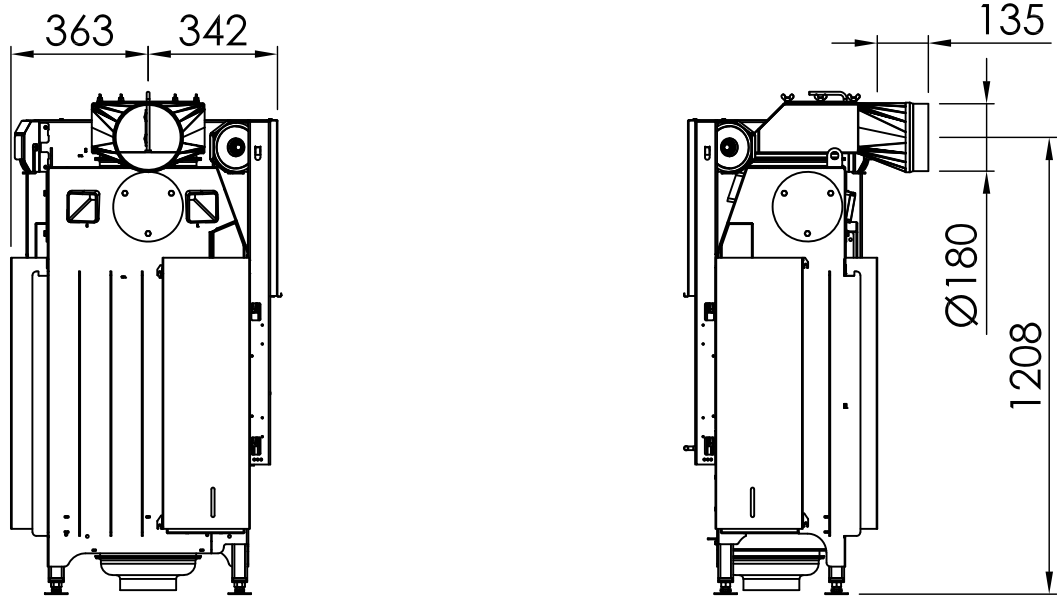

Varia 2L-62h + Height-reducing connector (+adapter)

RLA

2020/11