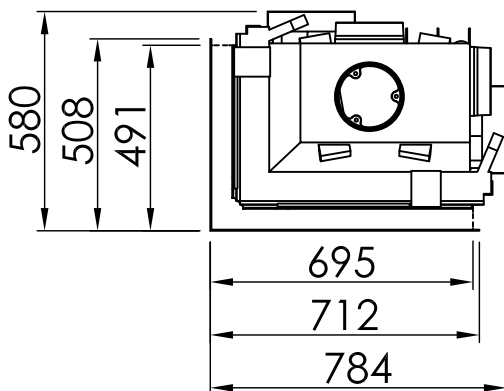

Varia 2L-62h, Screen, L-shaped

4-sided, folded

2021/06

~1:20

*optional
*optional
*optional
*optional
*optional
*optional