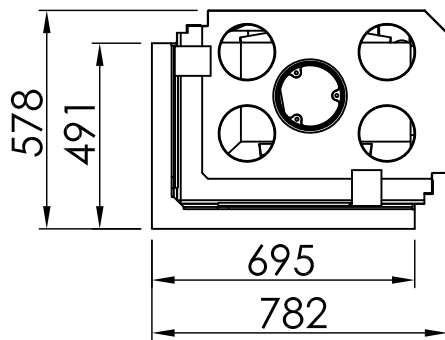

Varia 2L-62h + WLM, Screen, L-shaped

6-sided, solid

2021/05

~1:20

*optional
*optional
*optional
*optional
*optional
*optional