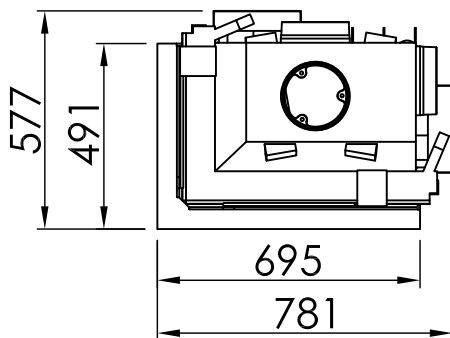

Varia 2L-62h, Screen, L-shaped

4-sided, solid

2021/06

~1:20

*optional
*optional
*optional
*optional
*optional
*optional