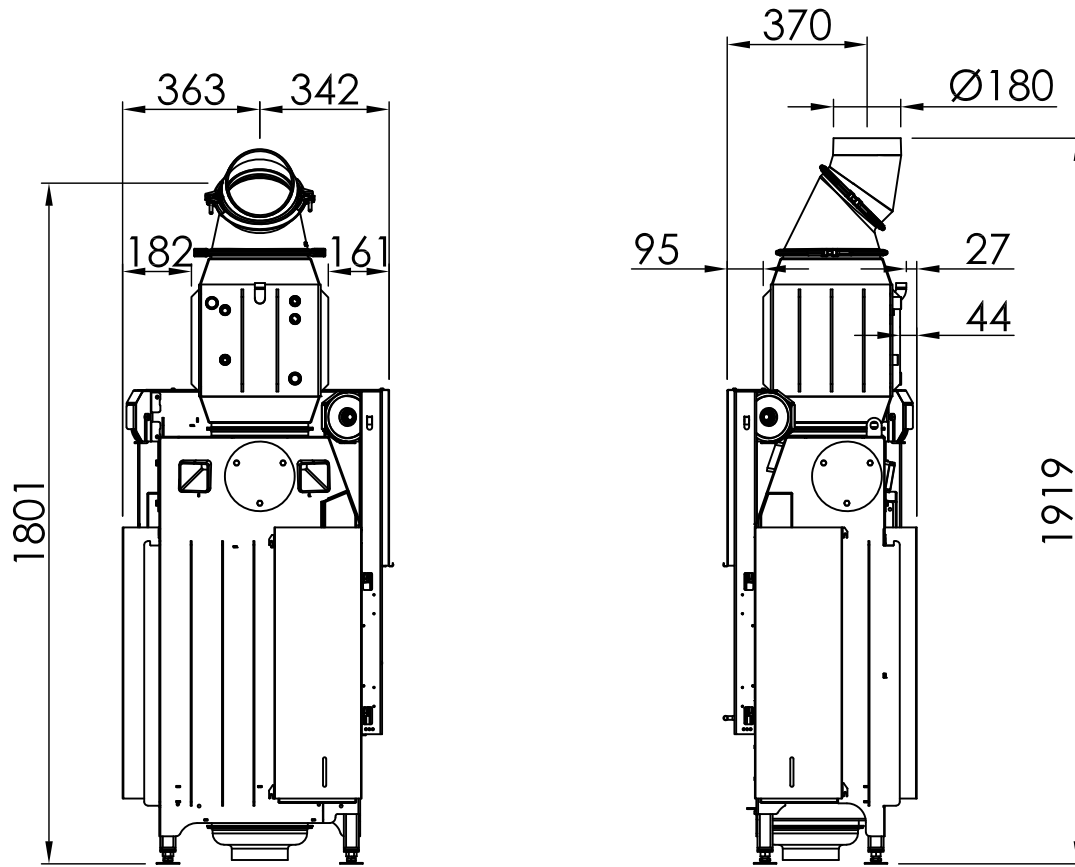

Varia 2L-62h + Aquabox, small (+adapter)

RLA

2020/11

~1:20

*optional
*optional
*optional
*optional
*optional
*optional