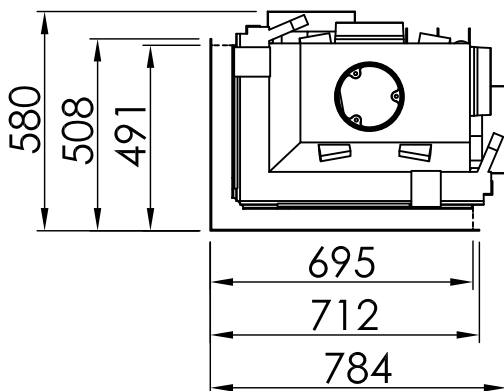

Varia 2L-62h, Screen, L-shaped

6-sided, folded

2021/06

~1:20

*optional
*optional
*optional
*optional
*optional
*optional