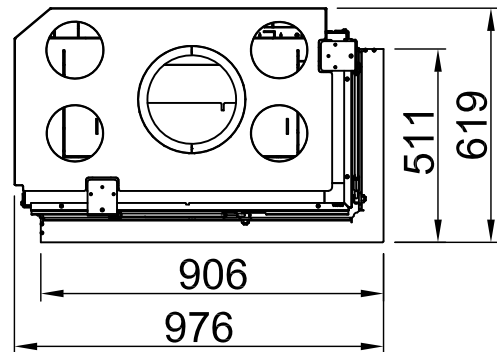

Varia 2R-80h 2.0 + WLM, Screen, L-shaped

4-sided, solid

2022/06

~1:20

*optional
*optional
*optional
*optional
*optional
*optional