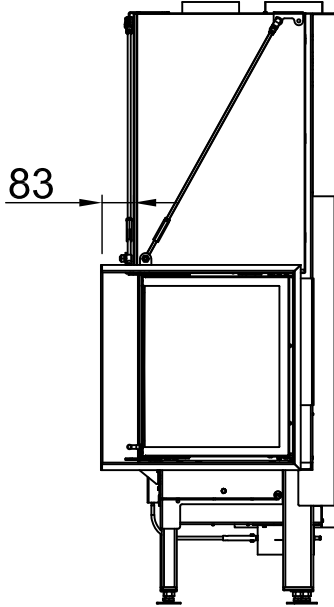

Varia 2R-80h 2.0 + WLM, Screen, L-shaped

6-sided, folded

2022/06

~1:20

*optional
*optional
*optional
*optional
*optional
*optional