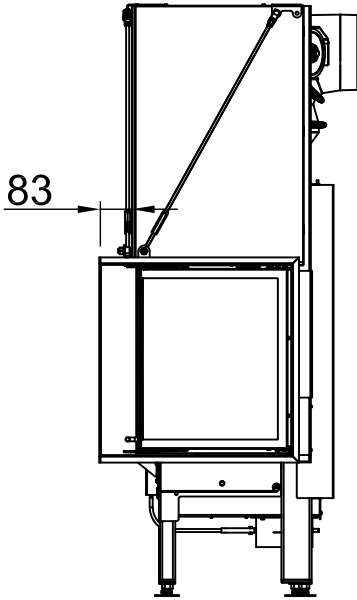

Varia 2R-80h 2.0, Screen, L-shaped

6-sided, folded

2022/06

~1:20

*optional
*optional
*optional
*optional
*optional
*optional