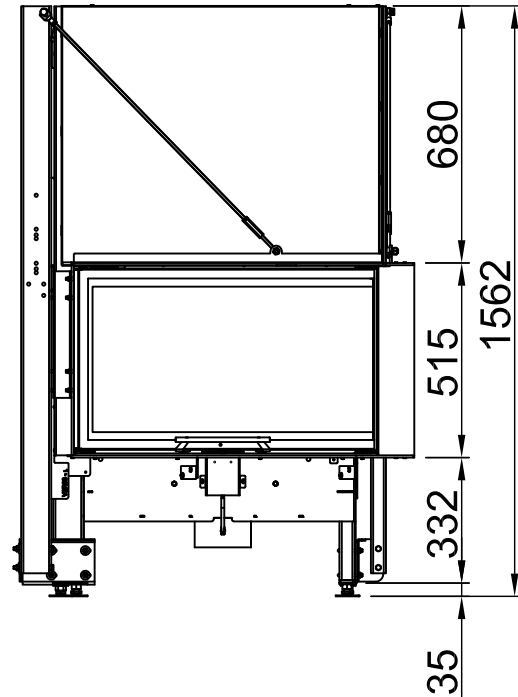

Varia 2R-80h 2.0, BLR, L-shaped

6-sided, solid

2022/06

~1:20

*optional
*optional
*optional
*optional
*optional
*optional