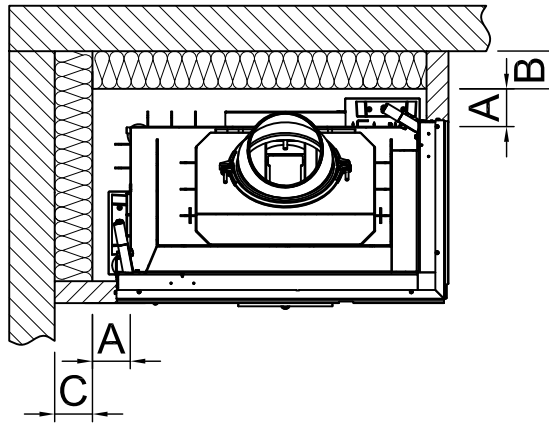

Distances to convection chamber Varia 2R-80h 2.0

RLA

2022/05

A	Distance to convection chamber	120mm (air gap >10mm!)	-	-
-	Radiation range of the front view window	1400mm	-	-
-	Radiation range of the front view window, lateral	700mm	-	-
-	Minimum cross section for circulating air: 1296cm²			
-	Minimum cross section for circulating air: 1620cm²			
scope: EU-countries		SILCA 250KM admission No.: Z-43.14-117 (as a replacement for additional walling+ reference insulation)	-	-
B	Thermal insulation, rear¹	120mm	-	-
C	Thermal insulation, lateral¹	100mm	-	-
-	Thermal insulation, Floor¹	0mm	-	-
-	Thermal insulation, Ceiling¹	30mm	-	-
scope: Germany		SILCA 250KM admission No.: Z-43.14-117 (as a replacement for additional walling+ reference insulation)	SILCA 250KM admission No.: Z-43.14-117 (as a replacement for reference insulation)	Rock wool mats in acc. with AGI- 132 Q
B	Thermal insulation, rear^{1/2}	120mm	110mm+100mm additional walling	140mm+100mm additional walling
C	Thermal insulation, lateral^{1/2}	100mm	90mm+100mm additional walling	120mm+100mm additional walling
-	Thermal insulation, Floor^{1/2}	0mm	0mm	0mm
-	Thermal insulation, Ceiling^{1/2}	30mm	30mm	30mm

¹ Applies only to components with a U-value (Heat transfer coefficient) > 0,4 $\frac{W}{m^2K}$. With a U-value < 0,4 $\frac{W}{m^2K}$ the country-specific requirements must be observed.

² The heat protection in front of mounting surfaces without flammable building materials and without built-in furniture on the back ("not combustible wall") must be provided with 8cm reference insulation or equivalent replacement insulation (for Silca 250KM = 50mm).

*optional

*optional

*optional

*optional

*optional

*optional

*optional