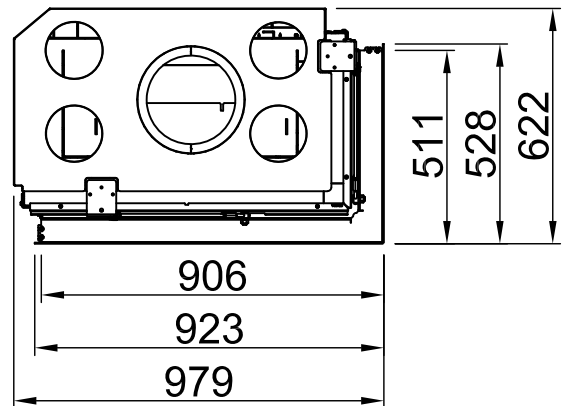

Varia 2R-80h 2.0 + WLM, Screen, L-shaped

4-sided, folded

2022/06

~1:20

*optional
*optional
*optional
*optional
*optional
*optional
*optional