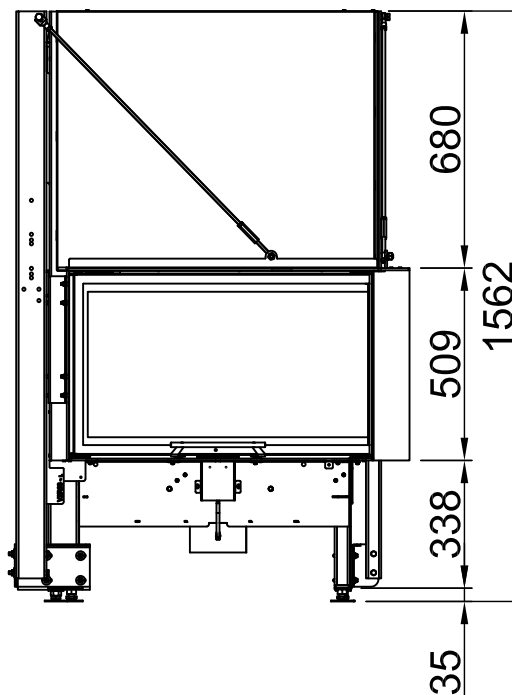

Varia 2R-80h 2.0, BLR, L-shaped

4-sided, solid

2022/06

~1:20

*optional
*optional
*optional
*optional
*optional
*optional