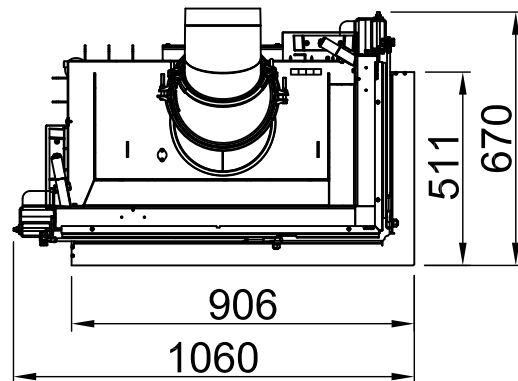

Varia 2R-80h 2.0, BLR, L-shaped

6-sided, solid

2022/06

~1:20

*optional
*optional
*optional
*optional
*optional
*optional