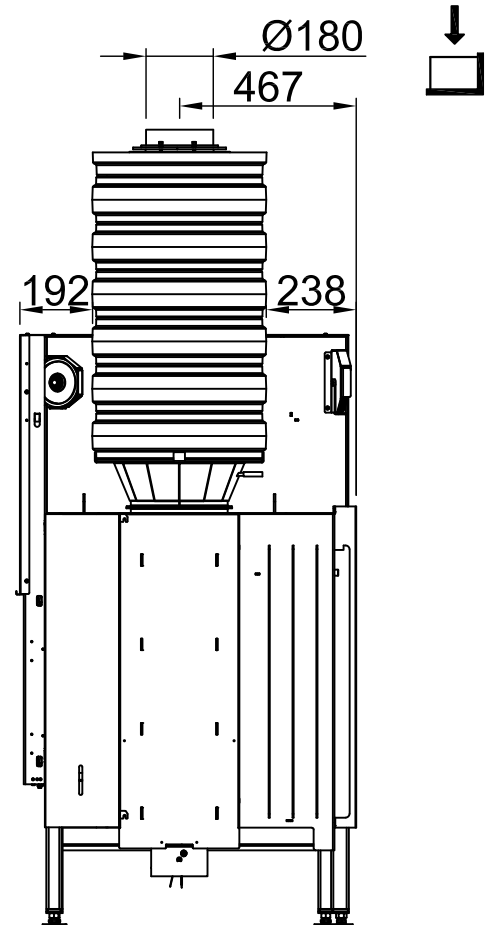

Top outlet, Eccentric adapter