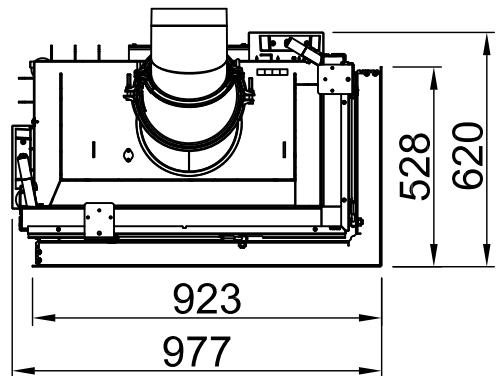

Varia 2R-80h 2.0, Screen, L-shaped

6-sided, folded

2022/06

~1:20

*optional
*optional
*optional
*optional
*optional
*optional