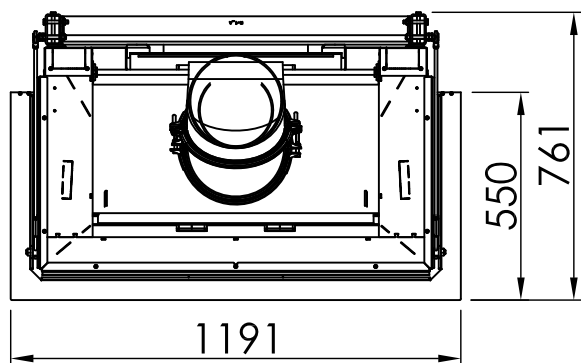

Arte 3RL-100h, BLR, U-shaped

5-sided, solid

2020/08

~1:20

*optional
*optional
*optional
*optional
*optional
*optional