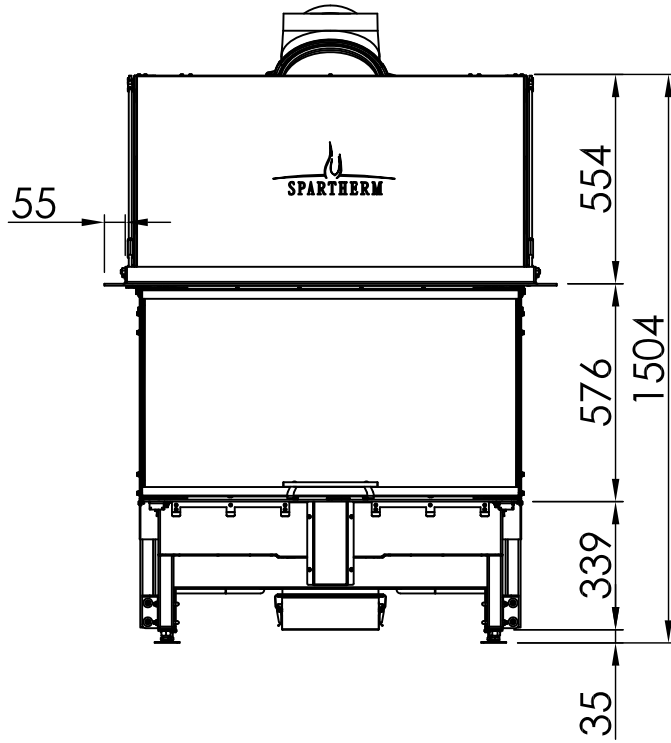

Arte 3RL-100h, MLR, U-shaped

3-sided

2020/08

~1:20

*optional
*optional
*optional
*optional
*optional
*optional