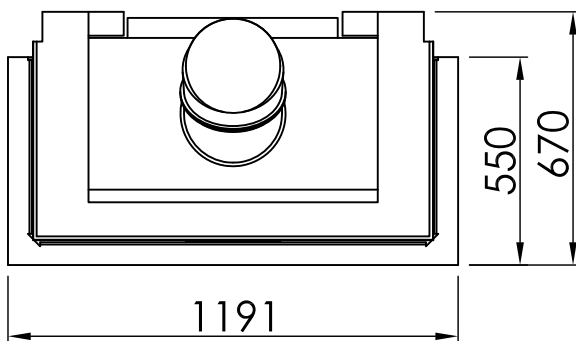

Arte 3RL-100h, Screen, U-shaped

8-sided, solid

2019/06

~1:20

*optional
*optional
*optional
*optional
*optional
*optional