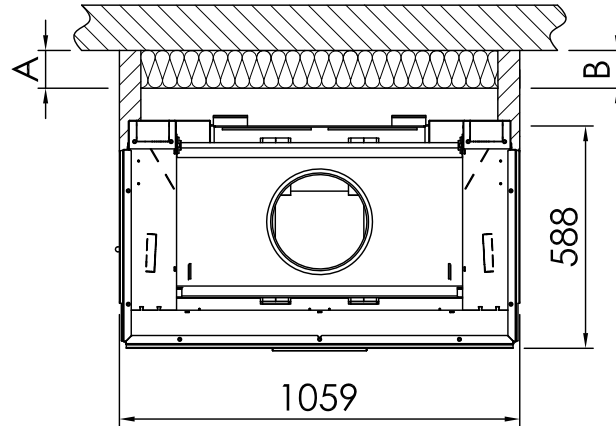

Distances to convection chamber Arte 3RL-100h

RLA

2020/01

A	Distance to convection chamber	100mm (air gap >10mm!)	-	-
-	Radiation range of the front view window	800mm	-	-
-	Radiation range of the front view window, lateral	800mm	-	-
-	Minimum cross section for circulating air: 930cm²			
-	Minimum cross section for circulating air: 1100 cm²			
	scope: EU-countries	SILCA 250KM admission No.: Z-43.14-117 (as a replacement for additional walling+ reference insulation)	-	-
B	Thermal insulation, rear¹	80mm	-	-
C	Thermal insulation, lateral¹	-	-	-
-	Thermal insulation, Floor¹	30mm	-	-
-	Thermal insulation, Ceiling¹	-	-	-
	scope: Germany	SILCA 250KM admission No.: Z-43.14-117 (as a replacement for additional walling+ reference insulation)	SILCA 250KM admission No.: Z-43.14-117 (as a replacement for reference insulation)	Rock wool mats in acc. with AGI- 132 Q
B	Thermal insulation, rear^{1/2}	80mm	70mm+100mm additional walling	80mm+100mm additional walling
C	Thermal insulation, lateral^{1/2}	-	-	-
-	Thermal insulation, Floor^{1/2}	30mm	30mm	40mm
-	Thermal insulation, Ceiling^{1/2}	-	-	-

¹ Applies only to components with a U-value (Heat transfer coefficient) > 0,4 $\frac{W}{m^2K}$. With a U-value < 0,4 $\frac{W}{m^2K}$ the country-specific requirements must be observed.

² The heat protection in front of mounting surfaces without flammable building materials and without built-in furniture on the back ("not combustible wall") must be provided with 8cm reference insulation or equivalent replacement insulation (for Silca 250KM = 50mm).

*optional
*optional
*optional
*optional
*optional
*optional