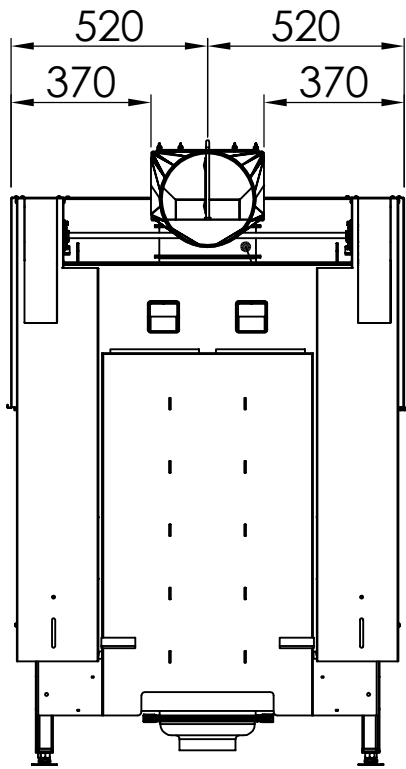

Arte 3RL-100h + Height-reducing connector (+ adapter)

RLA

2019/03

~1:20

*optional
*optional
*optional
*optional
*optional
*optional