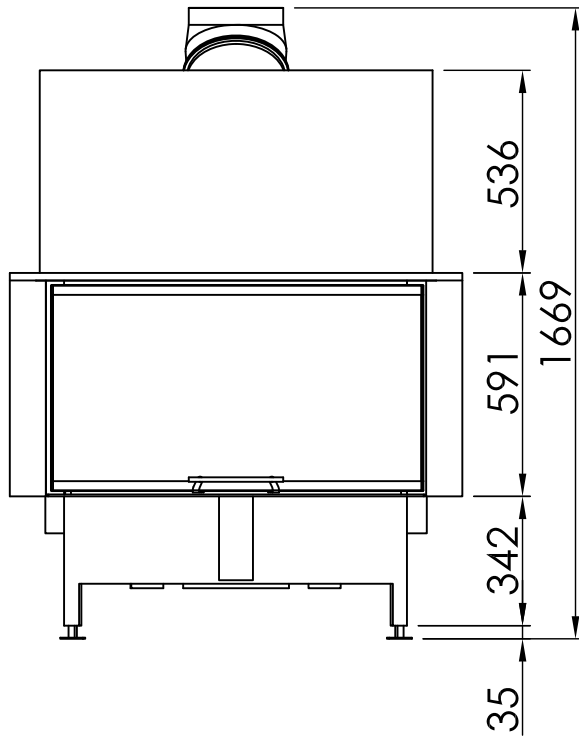

Arte 3RL-100h, Screen, U-shaped

5-sided, folded

2019/06

~1:20

*optional
*optional
*optional
*optional
*optional
*optional