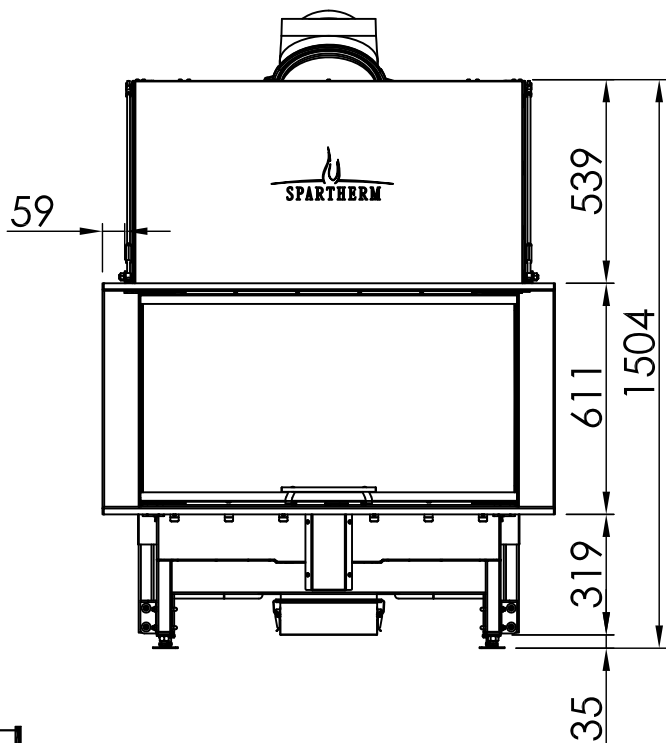

Arte 3RL-100h, BLR, U-shaped

8-sided folded

2020/08

~1:10

*optional
*optional
*optional
*optional
*optional
*optional