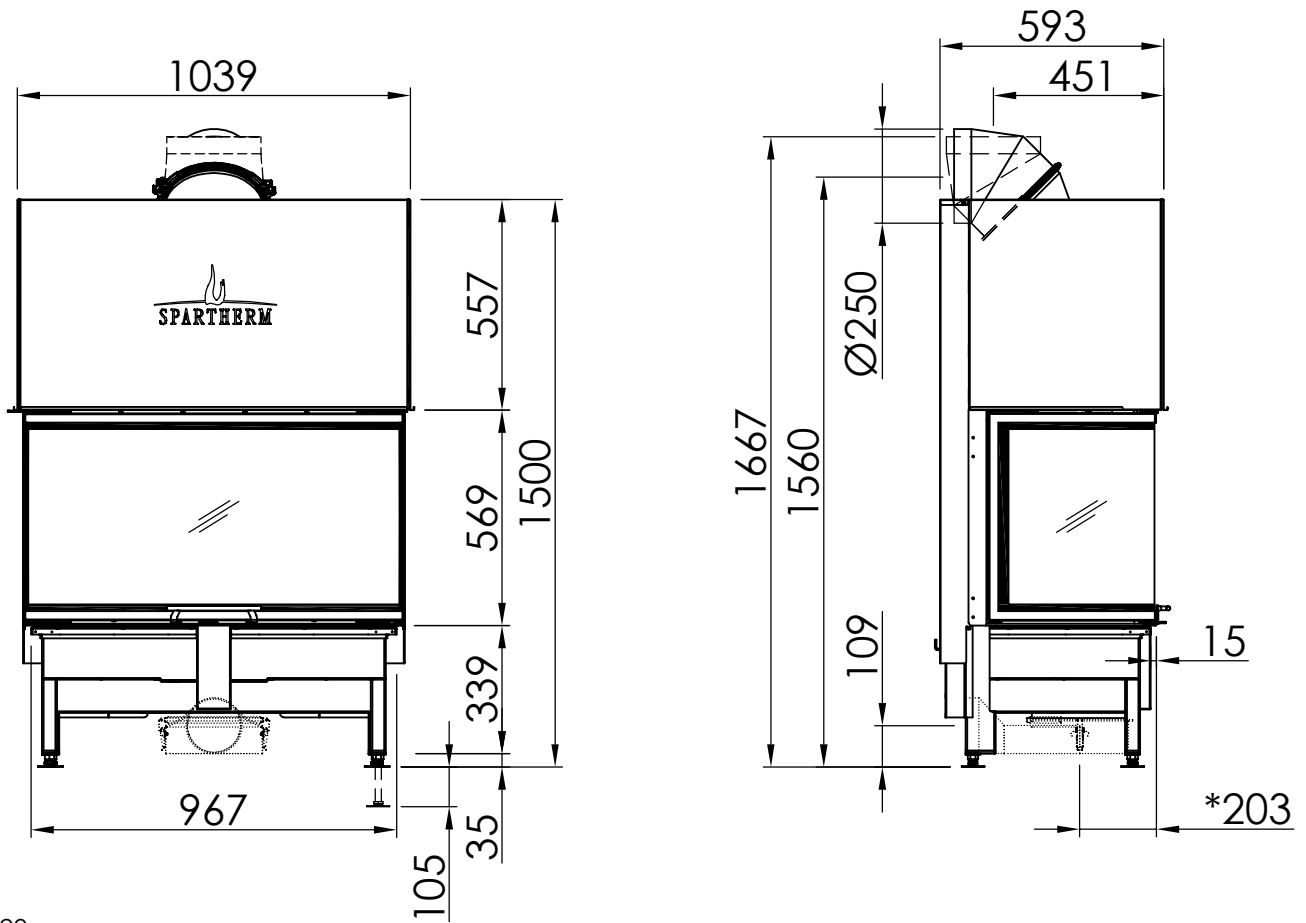

~1:20

~1:10

*optional
*optional
*optional
*optional
*optional
*optional