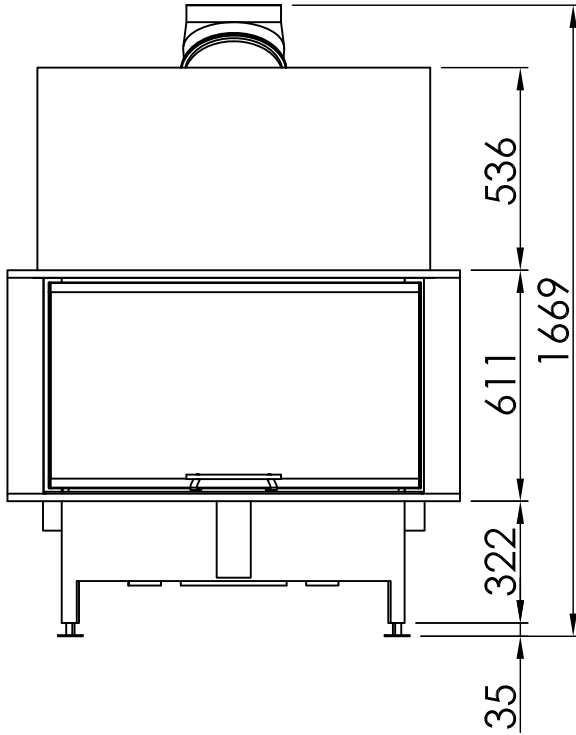

Arte 3RL-100h, Screen, U-shaped

8-sided, folded

2019/06

~1:20

*optional
*optional
*optional
*optional
*optional
*optional