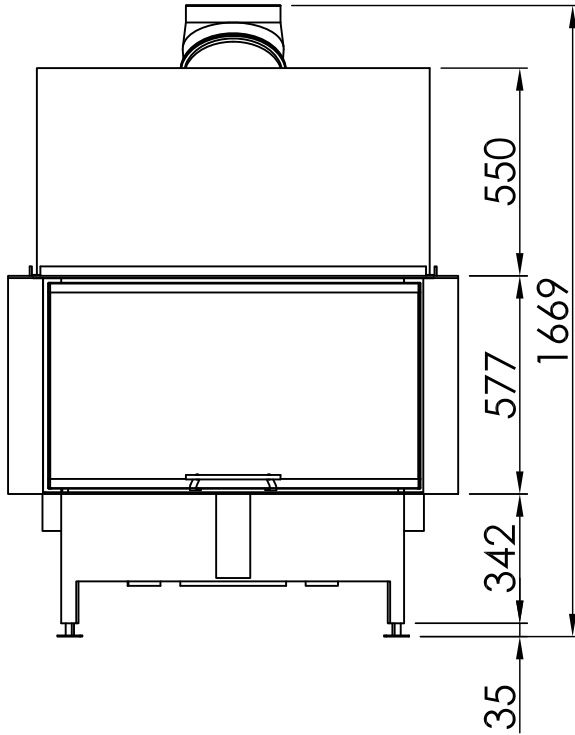

Arte 3RL-100h, Screen, U-shaped

5-sided, solid

2019/06

~1:20

*optional
*optional
*optional
*optional
*optional
*optional