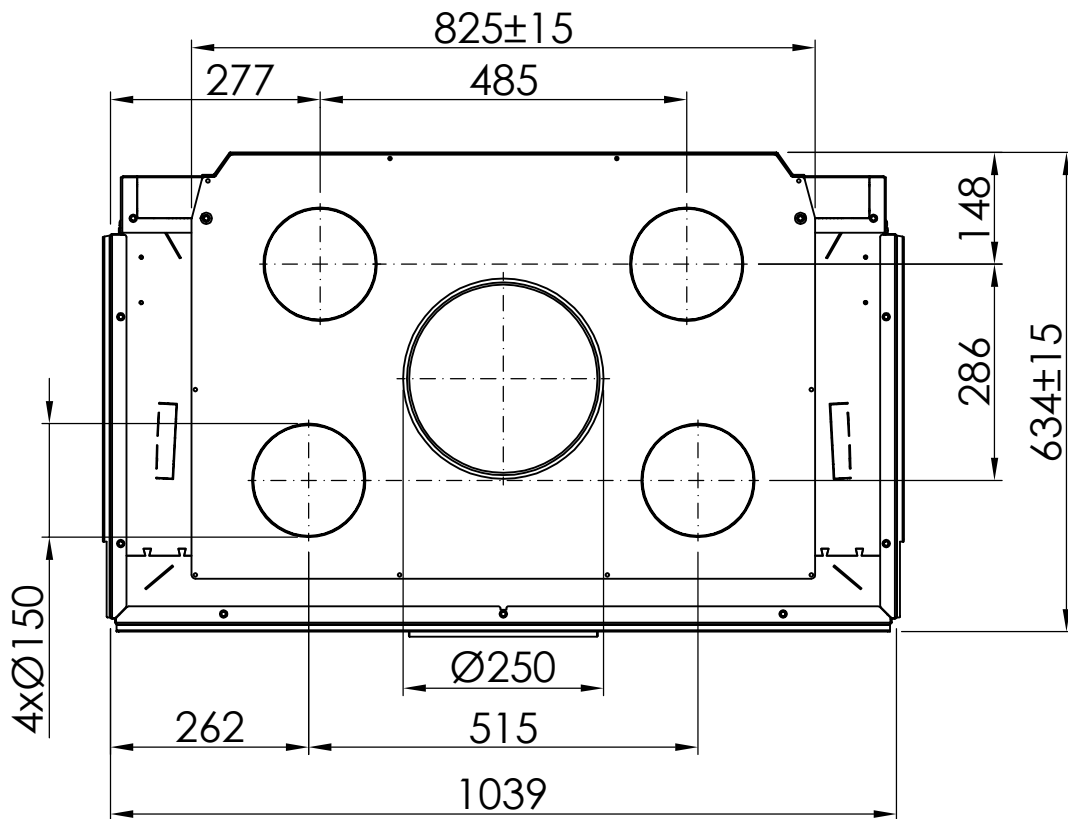

~1:10

*optional
*optional
*optional
*optional
*optional
*optional