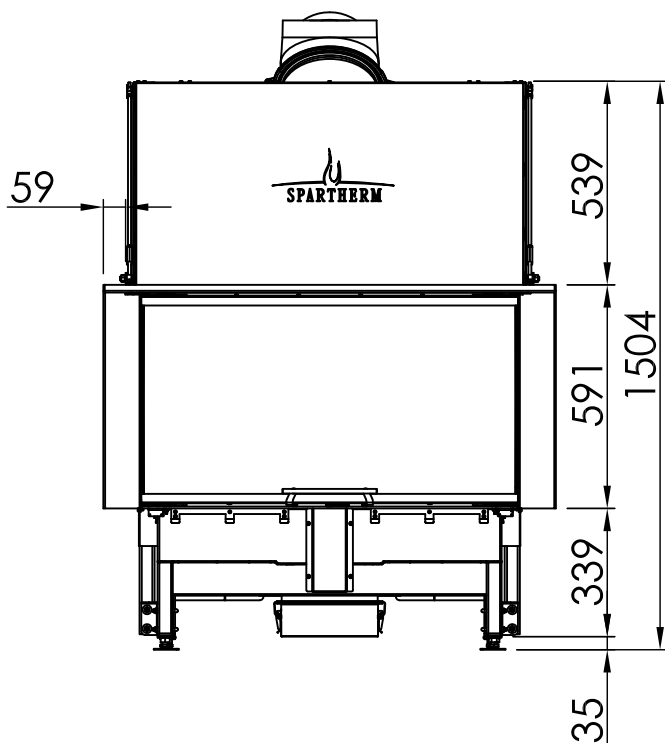

Arte 3RL-100h, BLR, U-shaped

5-sided, folded

2020/08

~1:20

*optional
*опционал
*option
*опzionale
*opcional
*optionale
*opcjonalny
*опционально