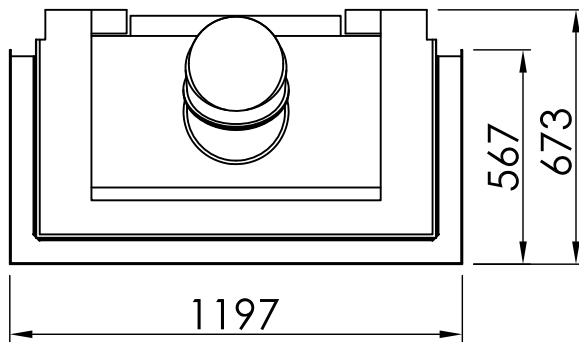

Arte 3RL-100h, Screen, U-shaped

5-sided, folded

2019/06

~1:20

*optional
*optional
*optional
*optional
*optional
*optional