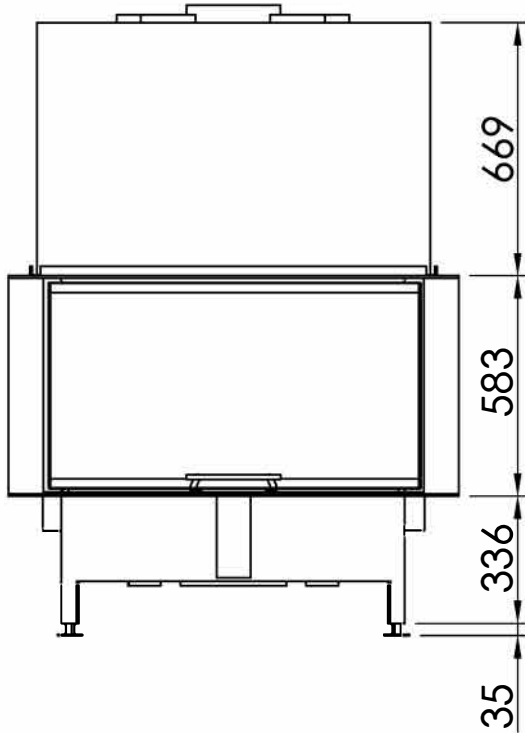

Arte 3RL-100h + WLM, Screen, U-shaped

8-sided, solid

2020/07

~1:20

*optional
*optional
*optional
*optional
*optional
*optional