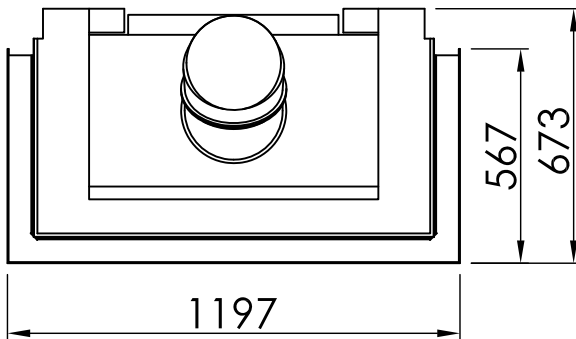

Arte 3RL-100h, Screen, U-shaped

8-sided, folded

2019/06

~1:20

*optional
*optional
*optional
*optional
*optional
*optional