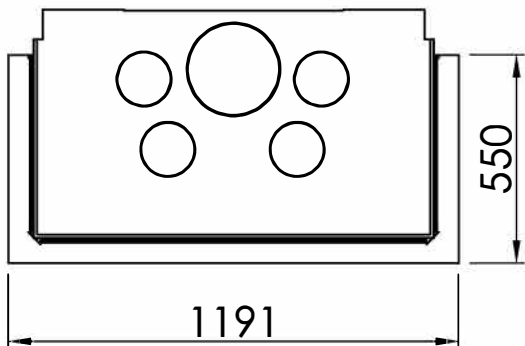

Arte 3RL-100h + WLM, Screen, U-shaped

8-sided, solid

2020/07

~1:20

*optional
*optional
*optional
*optional
*optional
*optional