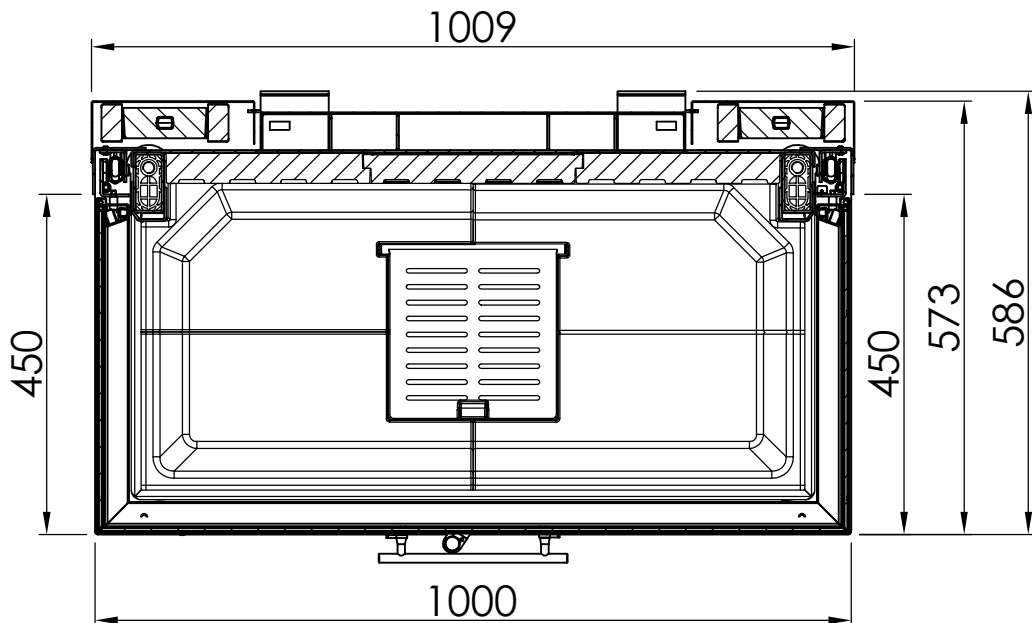

~1:10

*optional
*optional
*optional
*optional
*optional
*optional