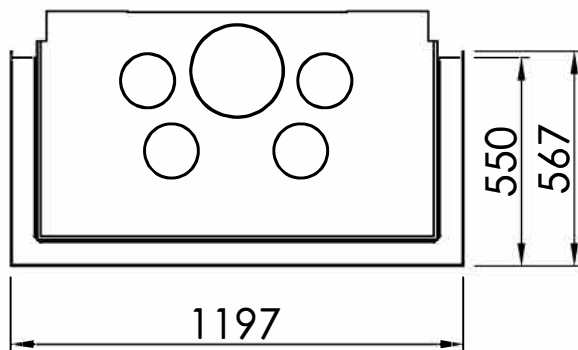

Arte 3RL-100h + WLM, Screen, U-shaped

5-sided, folded

2020/07

~1:20

*optional
*optional
*optional
*optional
*optional
*optional