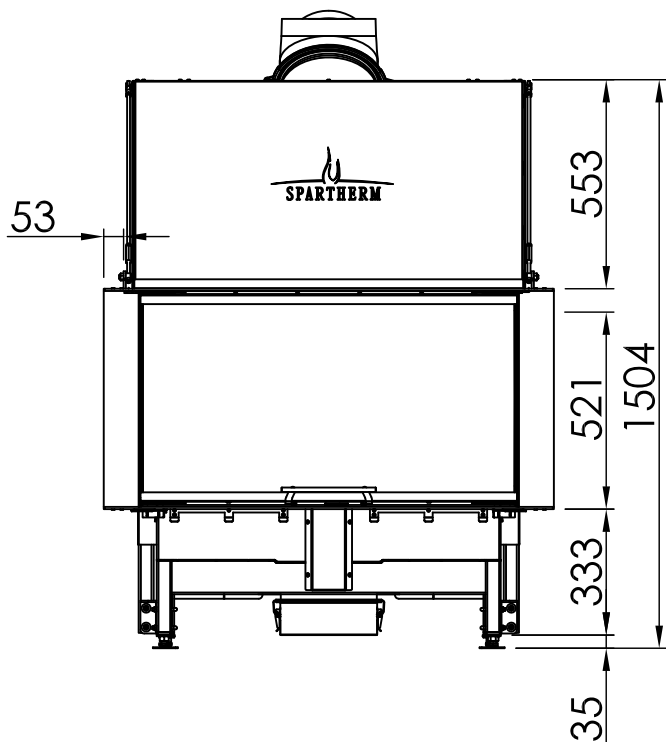

Arte 3RL-100h, BLR

8-sided, solid

2020/08

~1:10

*optional
*optional
*optional
*optional
*optional
*optional