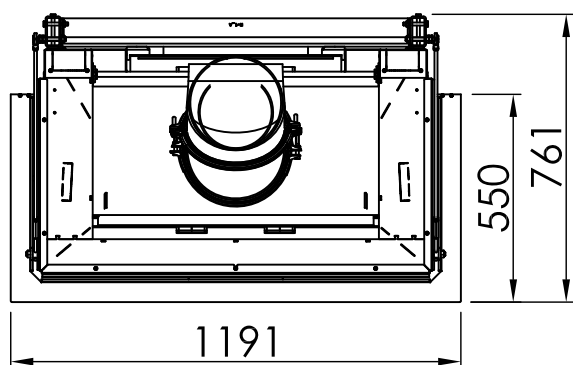

Arte 3RL-100h, BLR

8-sided, solid

2020/08

~1:10

*optional
*optional
*optional
*optional
*optional
*optional