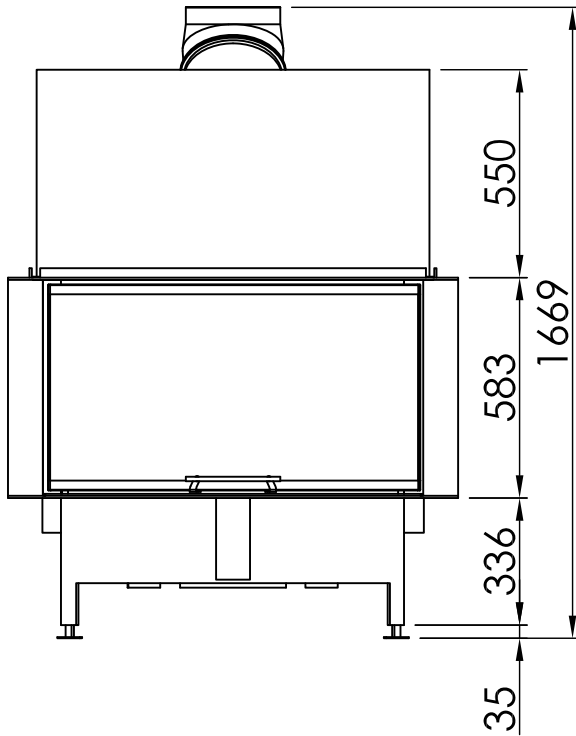

Arte 3RL-100h, Screen, U-shaped

8-sided, solid

2019/06

~1:20

*optional
*optional
*optional
*optional
*optional
*optional