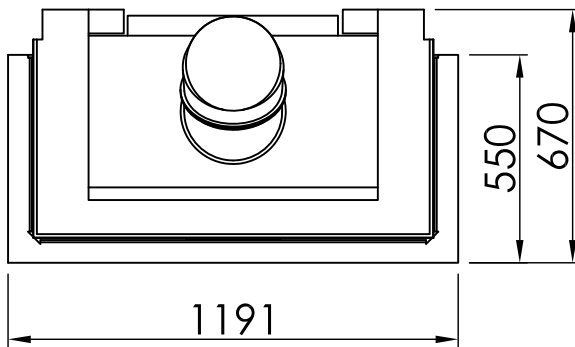

Arte 3RL-100h, Screen, U-shaped

5-sided, solid

2019/06

~1:20

*optional
*optional
*optional
*optional
*optional
*optional