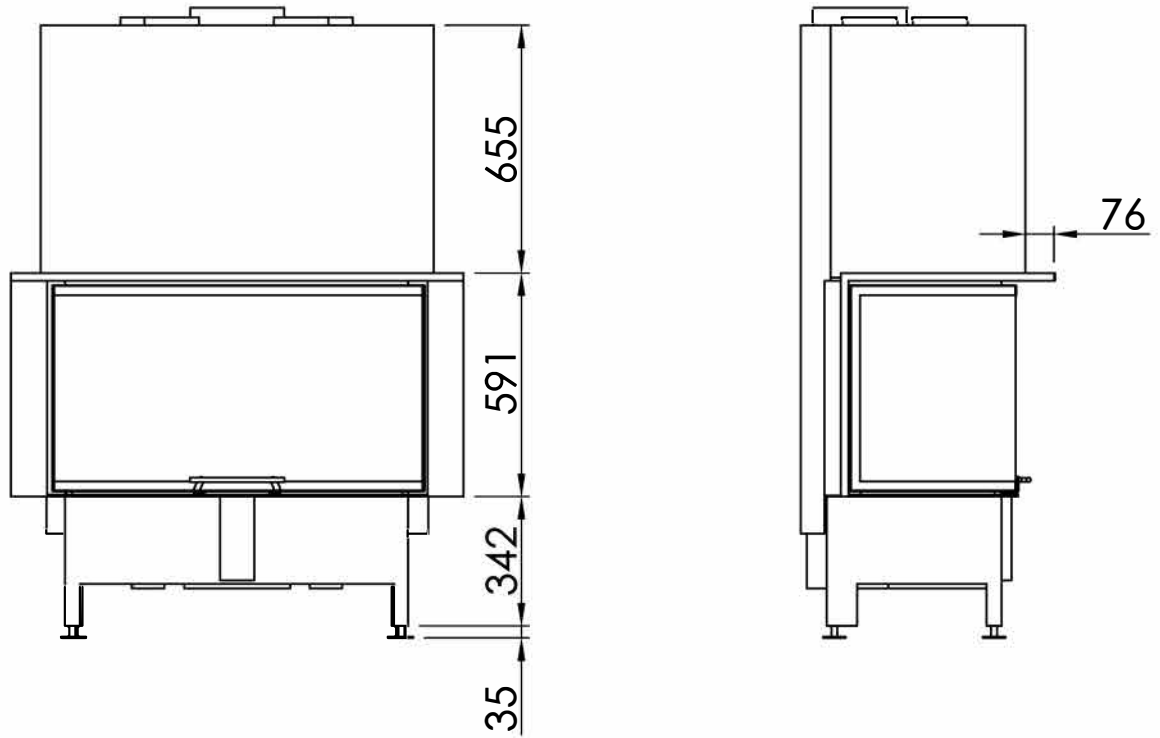

Arte 3RL-100h + WLM, Screen, U-shaped

5-sided, folded

2020/07

~1:20

*optional
*optional
*optional
*optional
*optional
*optional